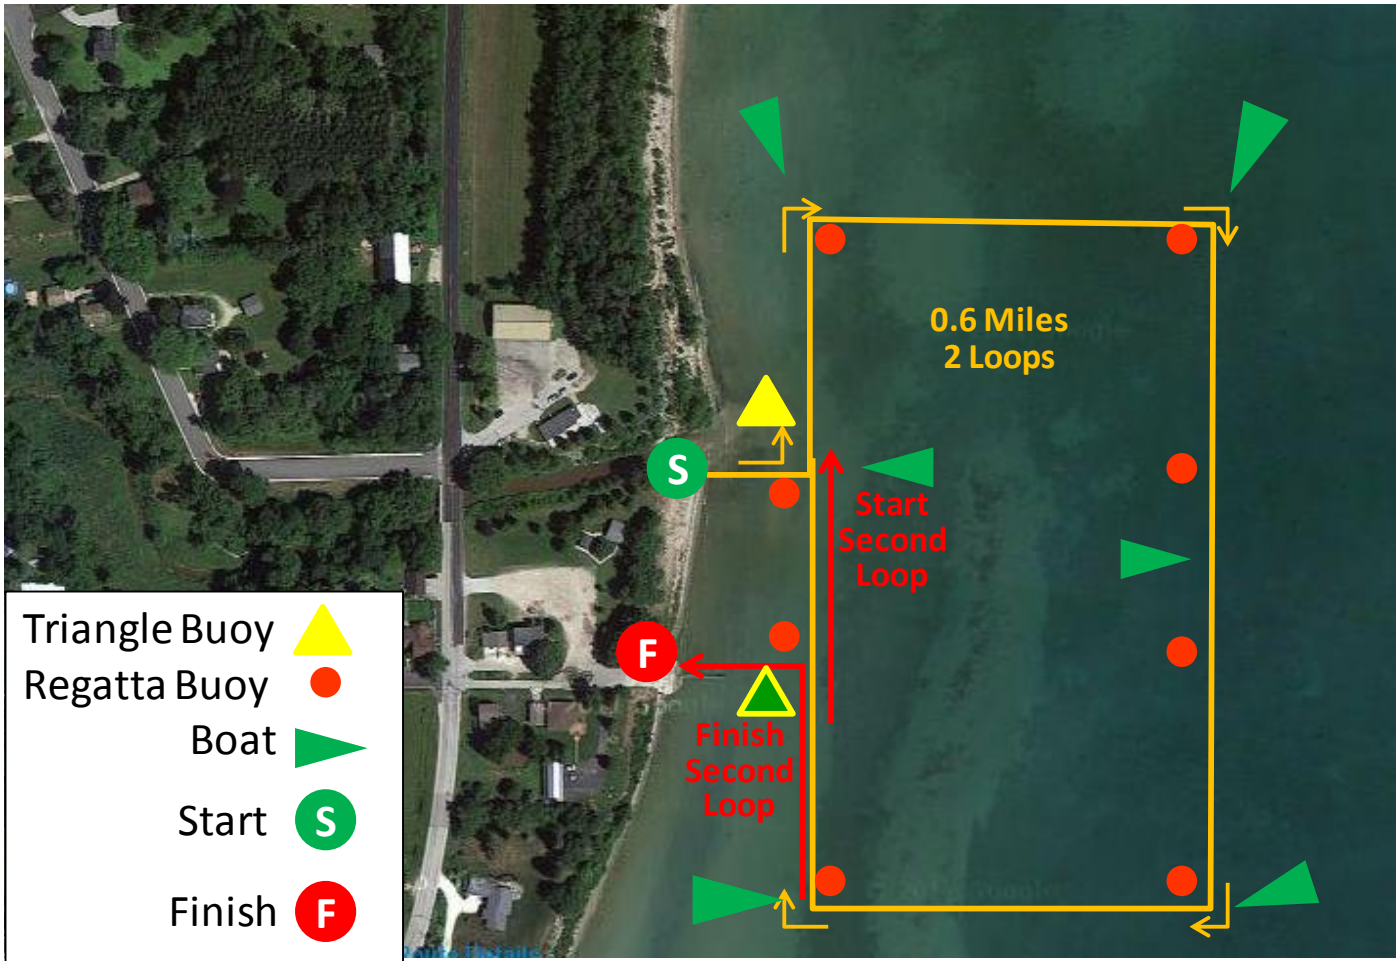

Swim Course

Venue: Cleveland, WI Hika Park

1.2 Miles

Bicycle Course

Venue: Manitowoc County WI

- Bike start and T1 will be at the end of the swim course.
- No roads are closed. Traffic at intersections is controlled.
- Athletes are required to ride to the right side of the road, single file, except when passing per USAT rules
- Athletes follow course inland to T2 at Dairyland Park

**Swim: 2 Loops
1.2 Miles**

Run Course

Venue: Manitowoc County WI

13.1 Miles

- Athletes will drop their bikes at T2 which is located at Dairyland Park
- Run is mostly an out and back route
- Run finish will be located at Dairyland Park, complimenting the Village's Dairyland Festival
- Athletes are required to run as directed at the edge or on the shoulder of the road.