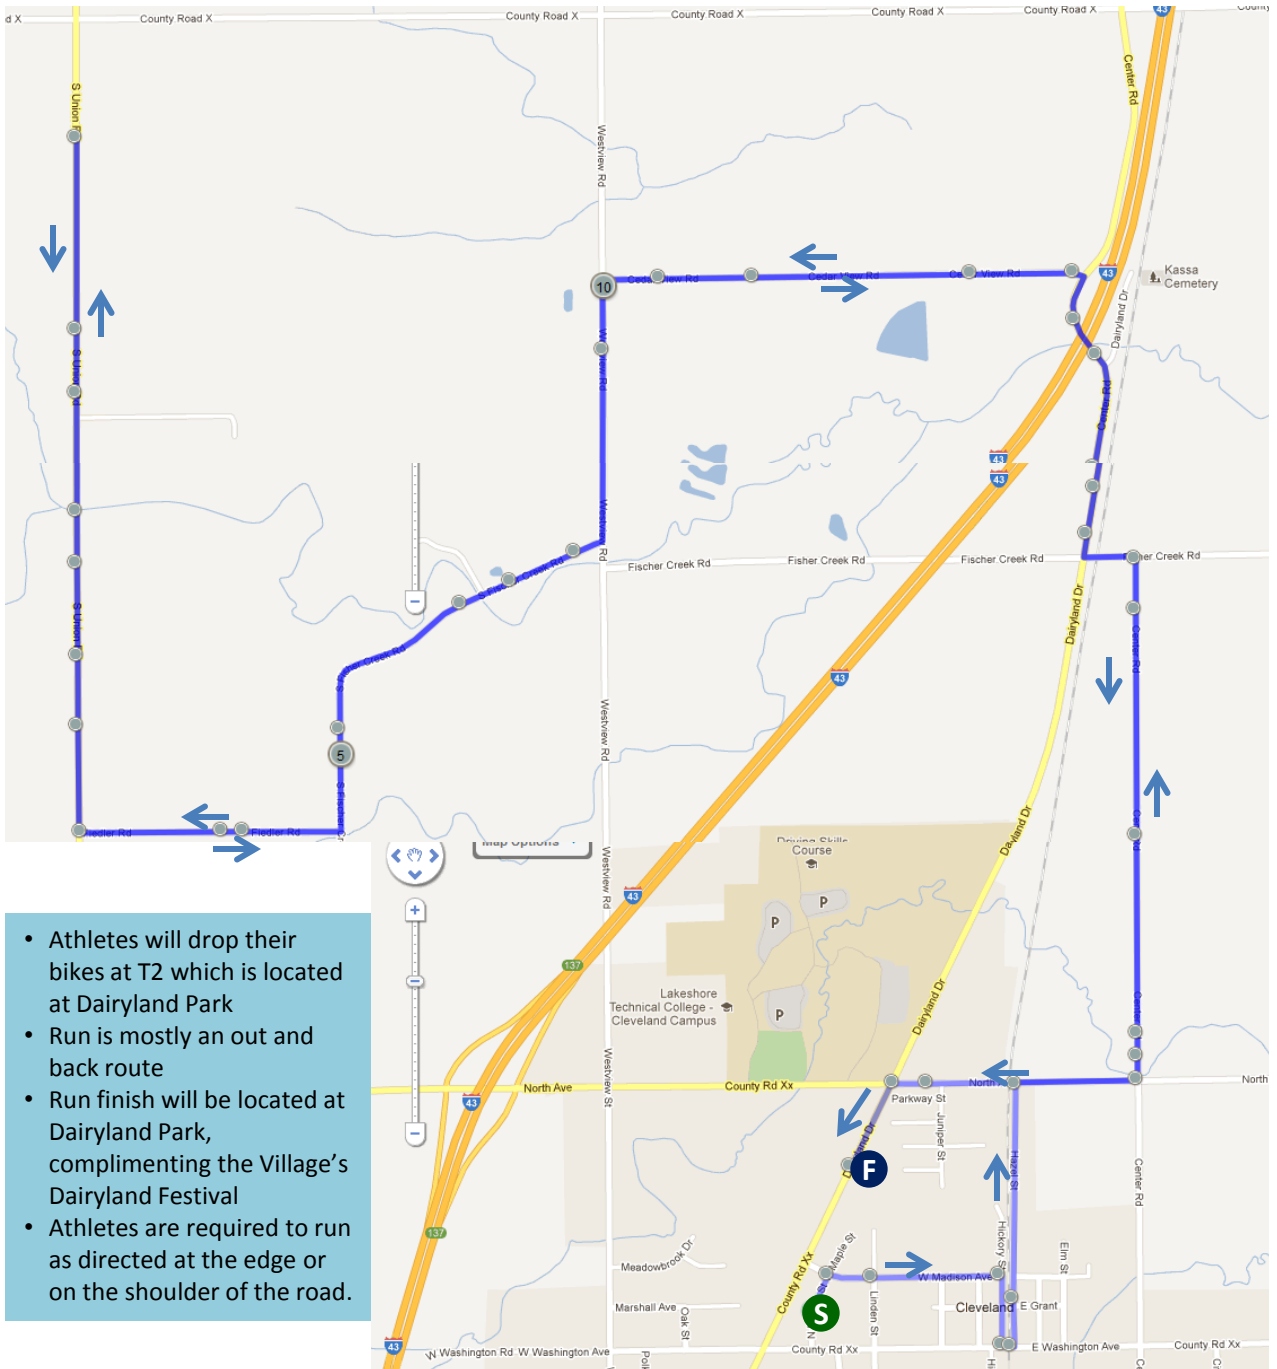

Swim Course

Venue: Cleveland, WI Hika Park

1.2 Miles

Bicycle Course

Venue: Manitowoc County WI

- Bike start and T1 will be at the end of the swim course.
- No roads are closed. Traffic at intersections is controlled.
- Athletes are required to ride to the right side of the road, single file, except when passing per USAT rules
- Athletes follow course inland to T2 at Dairyland Park

**Swim: 2 Loops
1.2 Miles**

Run Course

Venue: Manitowoc County WI

13.1 Miles

- Athletes will drop their bikes at T2 which is located at Dairyland Park
- Run is mostly an out and back route
- Run finish will be located at Dairyland Park, complimenting the Village's Dairyland Festival
- Athletes are required to run as directed at the edge or on the shoulder of the road.