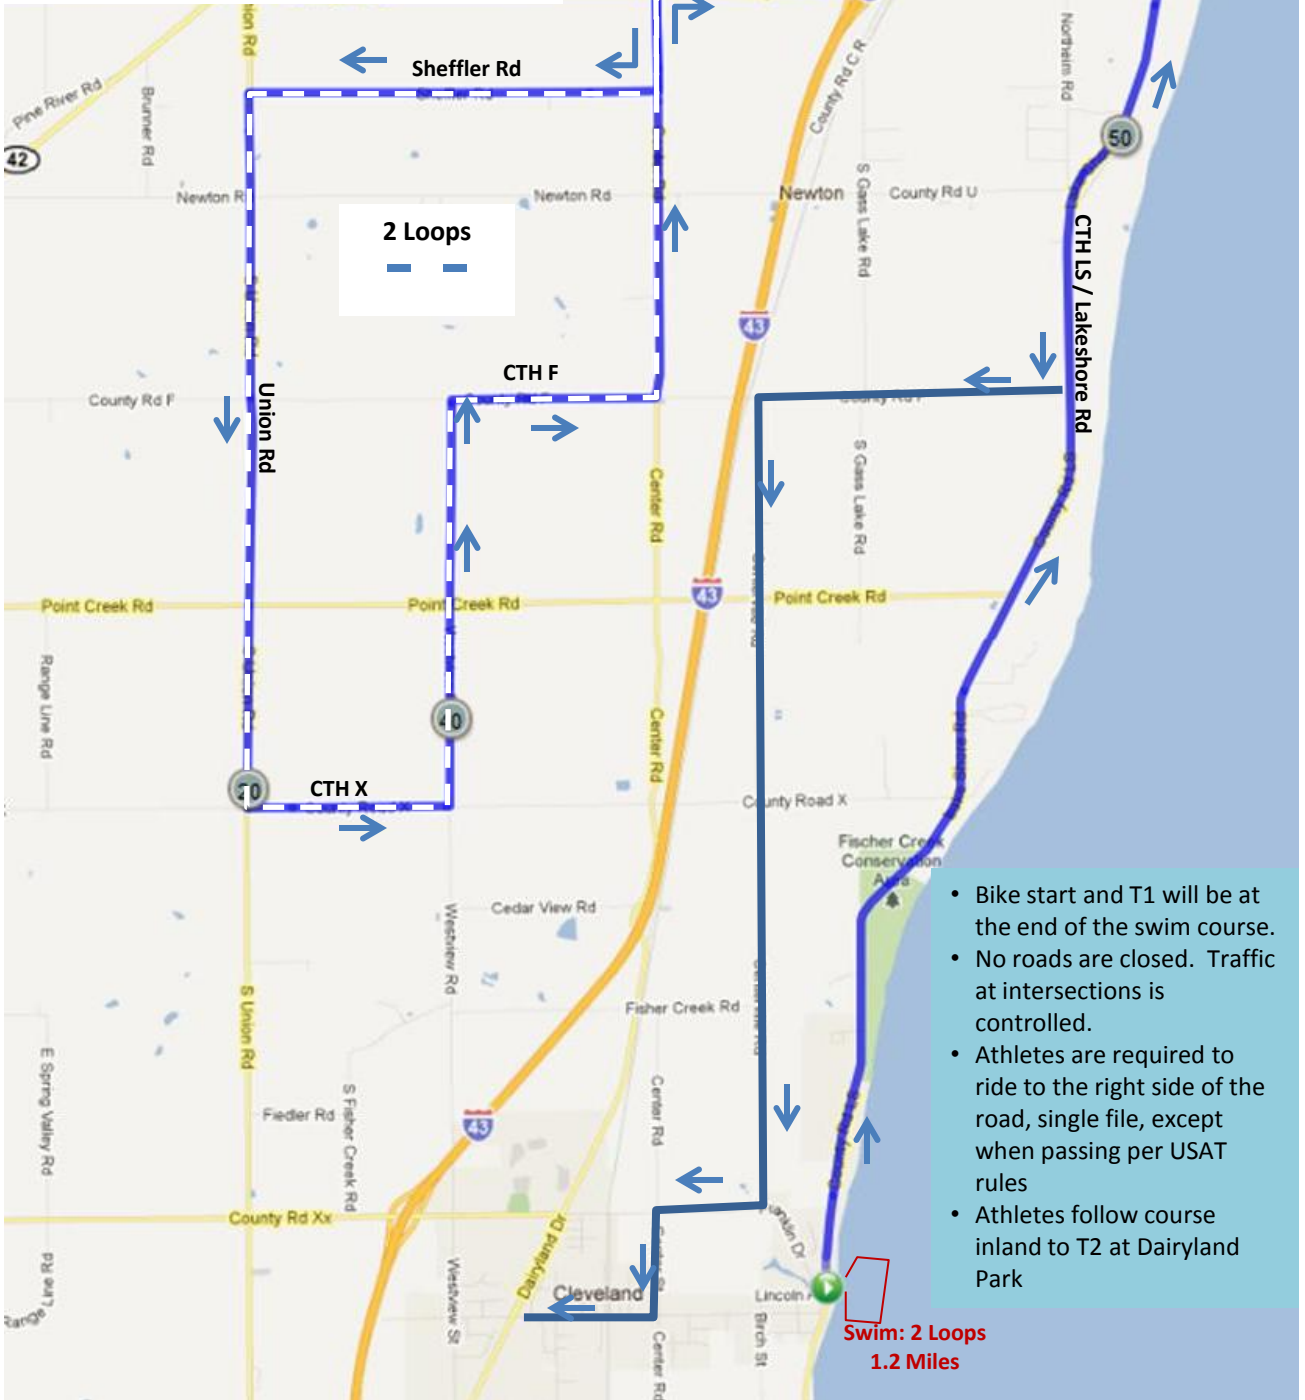

Swim Course

Venue: Cleveland, WI Hika Park

1.2 Miles

Bicycle Course

Venue: Manitowoc County WI

- Bike start and T1 will be at the end of the swim course.
- No roads are closed. Traffic at intersections is controlled.
- Athletes are required to ride to the right side of the road, single file, except when passing per USAT rules
- Athletes follow course inland to T2 at Dairyland Park

**Swim: 2 Loops
1.2 Miles**

Run Course

Venue: Manitowoc County WI

13.1 Miles

- Athletes will drop their bikes at T2 which is located at Dairyland Park
- Run is mostly an out and back route
- Run finish will be located at Dairyland Park, complimenting the Village's Dairyland Festival
- Athletes are required to run as directed at the edge or on the shoulder of the road.